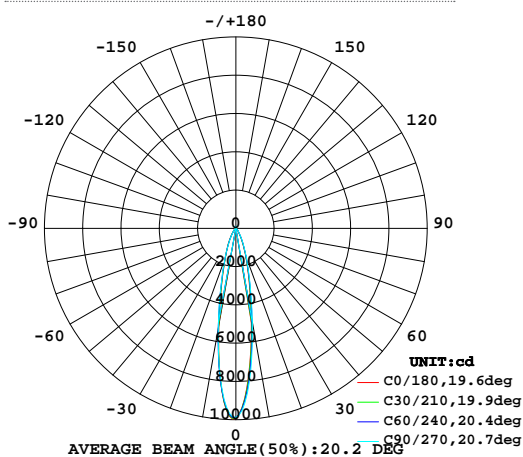

LUMINOUS INTENSITY DISTRIBUTION DIAGRAM