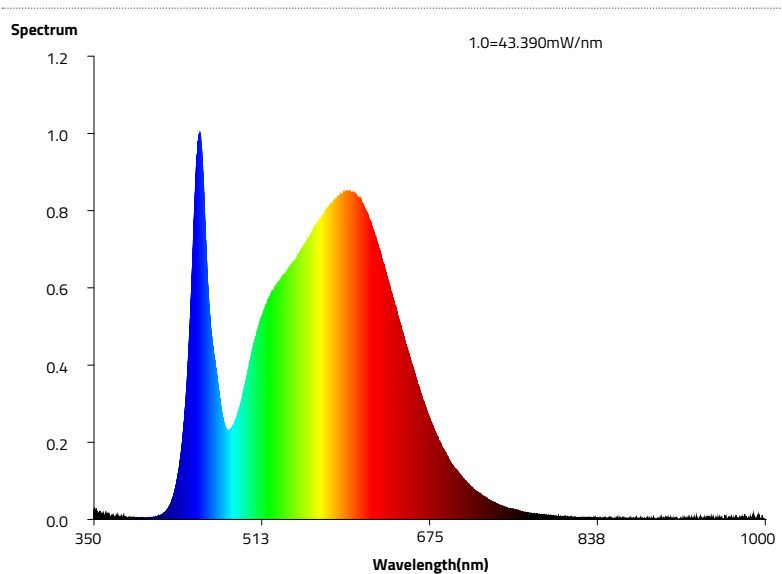

SPECTRAL RADIANT FLUX VERSUS WAVELENGTH