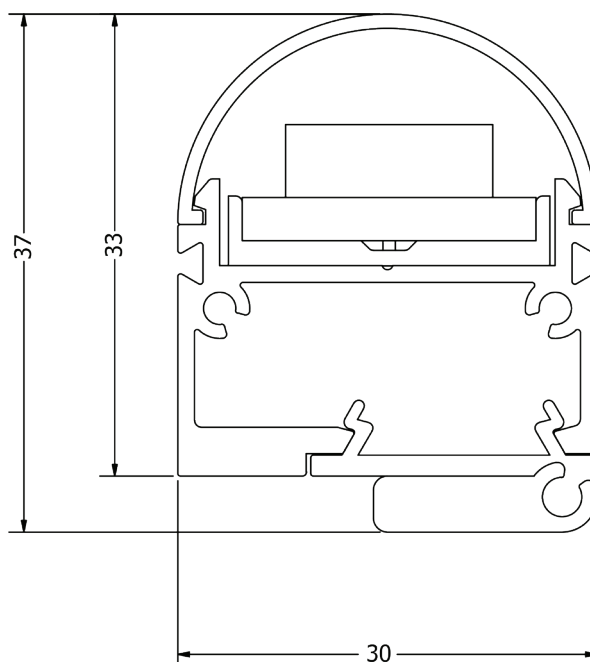

## TECHNICAL DRAWING

### PHYSICAL CHARACTERISTICS

Section Dimensions	W = 30 mm / H = 37 mm
LED Pitch	23.80 mm
Mounting	Swivel Clip
IP Rating	IP 67
Profile Colour	White / Black

### ELECTRICAL CHARACTERISTICS

Power Consumption	18.61 W
Supply Voltage	24V DC
Supply Current	0.7753 A
Operating Temp	-40~+45°C
Control	0-10 V/DMX/DALI
Qty/Length of tested products	1 x 1000 mm
Connection	Male/female connectors