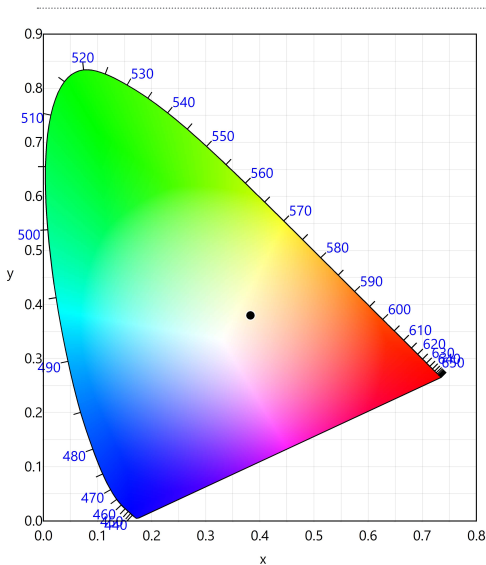

### COLOUR/TEMPERATURE CHARACTERISTICS

Correlated Colour Temp (CCT)	3959K
Colour Rendering Index (CRI, Ra)	83.8
Chromaticity coordinates (CIE 1931 - x,y)	0.3828, 0.3799

### LIGHT OUTPUT

Luminaire efficacy (lm/W)	107.74 lm/W
Luminous flux	2209 lm/m
Beam angle	20°

### CHROMACITY DIAGRAM