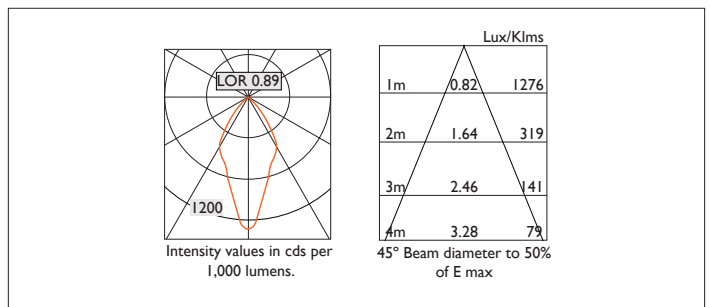

Ambiance L73 Directional

AMBIANCE L73 DIRECTIONAL Round recessed downlighter with standard white ceiling trim and a choice of deep cone reflector finish and beam distribution. 0-25° tilt. Overall diameter 73mm, cut out 67mm diameter. 3 Step MacAdam LED.

Product Number	C0255/*Engine
Lamp Type	3 Step MacAdam LED, Up to 1084 lms
Reflector	Gold
Beam Angle	45°
Construction	Aluminium / Steel
Ceiling Trim	White RAL 9010
IP	IP20
Control	Driver

Please Note: For lumen output/power, colour temperature and protocols and appropriate Light Engine should also be specified.

Please Note: For lumen output/power, colour temperature and protocols and appropriate Light Engine should also be specified.

*Light Engine Specification

3 STEP MacADAM 50,000 hours >Ra80

090	---	904 lm	6.2W	145lm/W	180mA
100	---	1084 lm	7.8W	128lm/W	220mA
2700K	2	0	No Emergency		
3000K	3	E	Maintained Emergency		
4000K	5	1	1-10V		
		5	DALI		
		7	Lead / Training		
		9	Addressable Inverter & Driver		

Please note, different colour appearances (K) of LEDs have slightly different lumens outputs, so, using various manufacturers figures DAL quotes mean average lumens for L and C products.