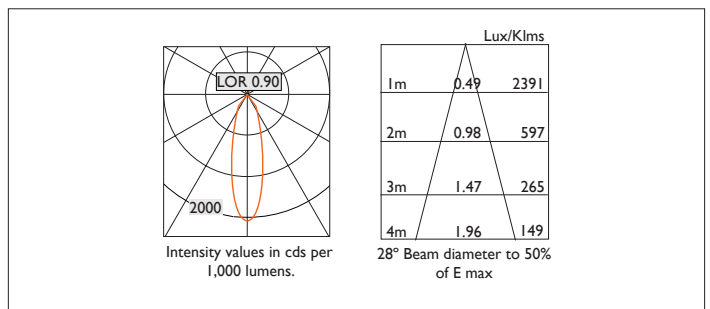

Ambiance L73 Directional

AMBIANCE L73 DIRECTIONAL Round recessed downlighter with standard white ceiling trim and a choice of deep cone reflector finish and beam distribution. 0-25° tilt. Overall diameter 73mm, cut out 67mm diameter. 3 Step MacAdam LED.

Product Number	C0235/*Engine
Lamp Type	3 Step MacAdam LED, Up to 1084 lms
Reflector	Gold
Beam Angle	28°
Construction	Aluminium / Steel
Ceiling Trim	White RAL 9010
IP	IP20
Control	Driver

Please Note: For lumen output/power, colour temperature and protocols and appropriate Light Engine should also be specified.

Please Note: For lumen output/power, colour temperature and protocols and appropriate Light Engine should also be specified.

*Light Engine Specification

3 STEP MacADAM 50,000 hours >Ra80

090	---	904 lm	6.2W	145lm/W	180mA
100	---	1084 lm	7.8W	128lm/W	220mA
2700K	2	0 No Emergency - E Maintained Emergency 1 1-10V 5 DALI 7 Lead / Training 9 Addressable Inverter & Driver			
3000K	3				
4000K	5				

Please note, different colour appearances (K) of LEDs have slightly different lumens outputs, so, using various manufacturers figures DAL quotes mean average lumens for L and C products.