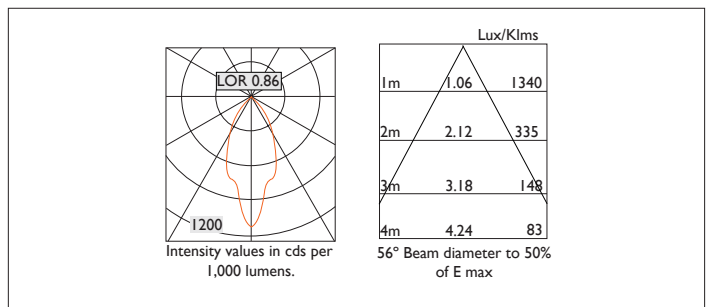

Ambiance L73 Directional

AMBIANCE L73 DIRECTIONAL Round recessed downlighter with standard white ceiling trim and a choice of deep cone reflector finish and beam distribution. 0-25° tilt. Overall diameter 73mm, cut out 67mm diameter. 3 Step MacAdam LED.

Product Number	C0268/*Engine
Lamp Type	3 Step MacAdam LED, Up to 1084 lms
Reflector	Spectro Silver
Beam Angle	56°
Construction	Aluminium / Steel
Ceiling Trim	White RAL 9010
IP	IP20
Control	Driver

Please Note: For lumen output/power, colour temperature and protocols and appropriate Light Engine should also be specified.

Please Note: For lumen output/power, colour temperature and protocols and appropriate Light Engine should also be specified.

*Light Engine Specification

3 STEP MacADAM 50,000 hours >Ra80

090	---	904 lm	6.2W	145lm/W	180mA
100	---	1084 lm	7.8W	128lm/W	220mA
2700K	2	0 No Emergency - E Maintained Emergency 1 1-10V 5 DALI 7 Lead / Training 9 Addressable Inverter & Driver			
3000K	3				
4000K	5				

Please note, different colour appearances (K) of LEDs have slightly different lumens outputs, so, using various manufacturers figures DAL quotes mean average lumens for L and C products.