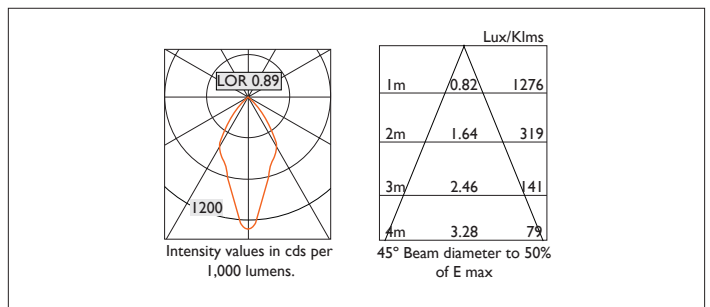

Ambiance L73 Directional

AMBIANCE L73 DIRECTIONAL Round recessed downlighter with standard white ceiling trim and a choice of deep cone reflector finish and beam distribution. 0-25° tilt. Overall diameter 73mm, cut out 67mm diameter. 3 Step MacAdam LED.

Product Number	C0258/*Engine
Lamp Type	3 Step MacAdam LED, Up to 1084 lms
Reflector	Spectro Silver
Beam Angle	45°
Construction	Aluminium / Steel
Ceiling Trim	White RAL 9010
IP	IP20
Control	Driver

Please Note: For lumen output/power, colour temperature and protocols and appropriate Light Engine should also be specified.

Please Note: For lumen output/power, colour temperature and protocols and appropriate Light Engine should also be specified.

*Light Engine Specification

3 STEP MacADAM 50,000 hours >Ra80

090	---	904 lm	6.2W	145lm/W	180mA
100	---	1084 lm	7.8W	128lm/W	220mA
2700K	2	0 No Emergency - E Maintained Emergency 1 1-10V 5 DALI 7 Lead / Training 9 Addressable Inverter & Driver			
3000K	3				
4000K	5				

Please note, different colour appearances (K) of LEDs have slightly different lumens outputs, so, using various manufacturers figures DAL quotes mean average lumens for L and C products.