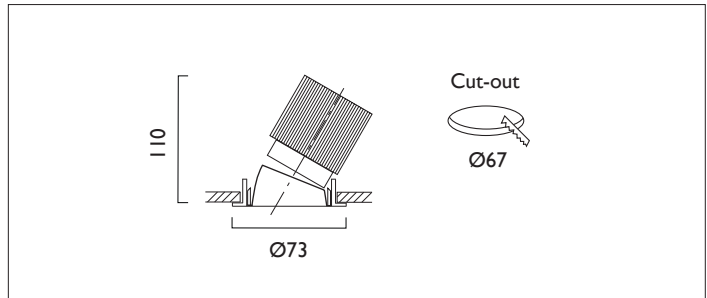

# Ambiance L73 Directional

AMBIANCE L73 DIRECTIONAL Round recessed downlighter with standard white ceiling trim and a choice of deep cone reflector finish and beam distribution. 0-25° tilt. Overall diameter 73mm, cut out 67mm diameter. 3 Step MacAdam LED.