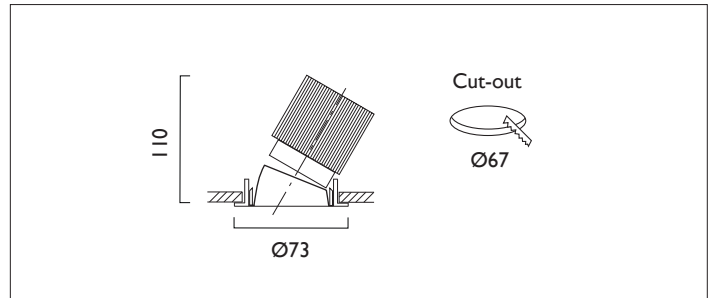

Ambiance L73 Directional

AMBIANCE L73 DIRECTIONAL Round recessed downlighter with standard white ceiling trim and a choice of deep cone reflector finish and beam distribution. 0-25° tilt. Overall diameter 73mm, cut out 67mm diameter. 3 Step MacAdam LED.

Product Number	C0265/*Engine
Lamp Type	3 Step MacAdam LED, Up to 1084 lms
Reflector	Gold
Beam Angle	56°
Construction	Aluminium / Steel
Ceiling Trim	White RAL 9010
IP	IP20
Control	Driver

Please Note: For lumen output/power, colour temperature and protocols and appropriate Light Engine should also be specified.

Please Note: For lumen output/power, colour temperature and protocols and appropriate Light Engine should also be specified.

*Light Engine Specification

3 STEP MacADAM 50,000 hours >Ra80

090	---	904 lm	6.2W	145lm/W	180mA
100	---	1084 lm	7.8W	128lm/W	220mA
2700K	2	0		No Emergency	
3000K	3	E		Maintained Emergency	
4000K	5	1		1-10V	
		5		DALI	
		7		Lead / Training	
		9		Addressable Inverter & Driver	

Please note, different colour appearances (K) of LEDs have slightly different lumens outputs, so, using various manufacturers figures DAL quotes mean average lumens for L and C products.