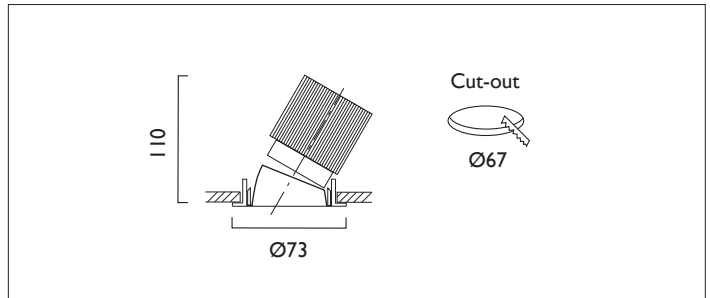

Ambiance L73 Directional

AMBIANCE L73 DIRECTIONAL Round recessed downlighter with standard white ceiling trim and a choice of deep cone reflector finish and beam distribution. 0-25° tilt. Overall diameter 73mm, cut out 67mm diameter. 3 Step MacAdam LED.

Product Number	C0255/*Engine
Lamp Type	3 Step MacAdam LED, Up to 1084 lms
Reflector	Gold
Beam Angle	45°
Construction	Aluminium / Steel
Ceiling Trim	White RAL 9010
IP	IP20
Control	Driver

Please Note: For lumen output/power, colour temperature and protocols and appropriate Light Engine should also be specified.

Please Note: For lumen output/power, colour temperature and protocols and appropriate Light Engine should also be specified.

*Light Engine Specification

3 STEP MacADAM 50,000 hours >Ra80

090	---	904 lm	6.2W	145lm/W	180mA
100	---	1084 lm	7.8W	128lm/W	220mA
2700K	2	0	No Emergency		
3000K	3	E	Maintained Emergency		
4000K	5	1	1-10V		
		5	DALI		
		7	Lead / Training		
		9	Addressable Inverter & Driver		

Please note, different colour appearances (K) of LEDs have slightly different lumens outputs, so, using various manufacturers figures DAL quotes mean average lumens for L and C products.