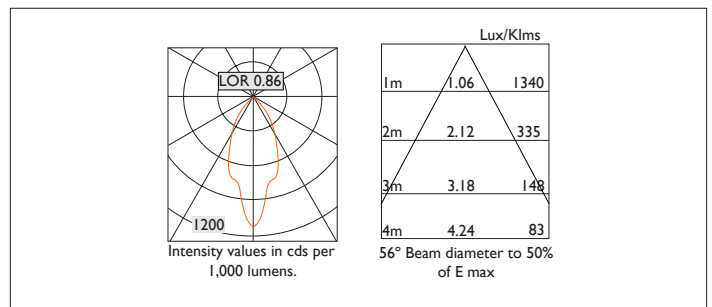

Ambiance L73 Directional

AMBIANCE L73 DIRECTIONAL Round recessed downlighter with standard white ceiling trim and a choice of deep cone reflector finish and beam distribution. 0-25° tilt. Overall diameter 73mm, cut out 67mm diameter. 3 Step MacAdam LED.

Product Number	C0265/*Engine
Lamp Type	3 Step MacAdam LED, Up to 1084 lms
Reflector	Gold
Beam Angle	56°
Construction	Aluminium / Steel
Ceiling Trim	White RAL 9010
IP	IP20
Control	Driver

Please Note: For lumen output/power, colour temperature and protocols and appropriate Light Engine should also be specified.

Please Note: For lumen output/power, colour temperature and protocols and appropriate Light Engine should also be specified.

*Light Engine Specification

3 STEP MacADAM 50,000 hours >Ra80

090	---	904 lm	6.2W	145lm/W	180mA
100	---	1084 lm	7.8W	128lm/W	220mA
2700K	2	0		No Emergency	
3000K	3	E		Maintained Emergency	
4000K	5	1		1-10V	
		5		DALI	
		7		Lead / Training	
		9		Addressable Inverter & Driver	

Please note, different colour appearances (K) of LEDs have slightly different lumens outputs, so, using various manufacturers figures DAL quotes mean average lumens for L and C products.