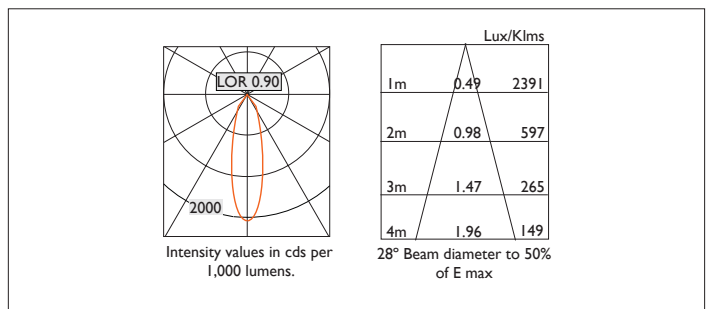

# Ambiance L73 Directional

AMBIANCE L73 DIRECTIONAL Round recessed downlighter with standard white ceiling trim and a choice of deep cone reflector finish and beam distribution. 0-25° tilt. Overall diameter 73mm, cut out 67mm diameter. 3 Step MacAdam LED.