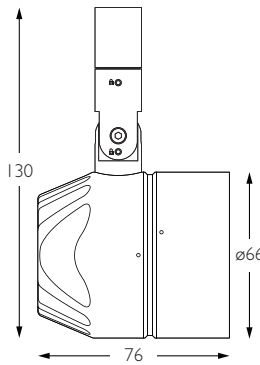

OCULUS 16

FLOOD | SHORT SNOOT

- **Category** Interior use only IP20
- **Material** Machined Aluminium
- **Finish** Brushed Aluminium | Black | White | Custom
- **System** Eutrac | Monopoint | LV tracks
- **Lockable** Pan & Tilt
- **Accessories** Snoots | Louvres | Lenses
- **System Power** 9.8W
- **Module Output** 712lm
- **Absolute Output** 672lm
- **LOR** 94%
- **Colour Temperature** 3000K | 2700K | *
- **CRI** Ra: 95   **TM-30** Rf: 93 Rg: 99
- **Optics** 40°
- **Gear Type** Dimmable options available
- **Weight** 370g

* Please enquire as to the availability of non-standard Colour Temperatures.

Oculus 16 is a 95CRI LED spotlight, based on a highly efficient heatsink with advanced features and benefits. The spotlight comes as standard in white, black and brushed aluminium finishes, and has three site changeable optics for flexible distribution. Movement is aided with a low friction bearing rotation and constant torque tilt mechanism, both lockable in pan and tilt. The Precision Lighting Jack Plug system enables the luminaire to be easily disconnected and reconnected to all of Precision Lighting's systems, offering flexibility throughout the product's lifetime. The onboard 24V driver ensures overcurrent protection and is not polarity sensitive. Oculus 16 is machined from aerospace grade 6063-T6 aluminium, delivering a lumen package of 712lm at 9.8W.

Product Photometry independently tested in accordance with LM-79

Distance (m)	Beam Diameter (m)	Illuminance (lx)
1m	0.73m	1,157 lx
2m	1.46m	289 lx
3m	2.18m	129 lx
4m	2.91m	72 lx
5m	3.64m	46 lx