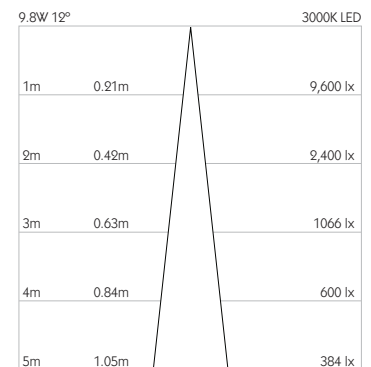

Oculus 16 is a 95CRI LED spotlight, based on a highly efficient heatsink with advanced features and benefits. The spotlight comes as standard in white, black and brushed aluminium finishes, and has three site changeable optics for flexible distribution. Movement is aided with a low friction bearing rotation and constant torque tilt mechanism, both lockable in pan and tilt. The Precision Lighting Jack Plug system enables the luminaire to be easily disconnected and reconnected to all of Precision Lighting's systems, offering flexibility throughout the product's lifetime. The onboard 24V driver ensures overcurrent protection and is not polarity sensitive. Oculus 16 is machined from aerospace grade 6063-T6 aluminium, delivering a lumen package of 712lm at 9.8W.

Product Photometry independently tested in accordance with LM-79