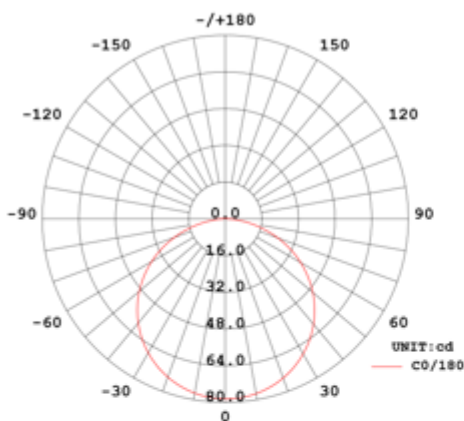

PRODUCT DETAILS

Product name	ULTIMO NEON TV DC
Stated output	256.7lm per metre
Description	Flexible LED Neon, DC 5000K, 24V, 5.56W/m
Quantity/length of product tested	1 x 1000mm
Bin tolerance/#. MacAdams ellipse of chip	-

ELECTRICAL CHARACTERISTICS

Input Voltage (V DC)	24
Input power (W DC)	5.56
Input Current (mA DC)	232mA

LIGHT OUTPUT

Total light output (Lumens)	256.7
Luminaire efficacy (lm/W)	46.17
Beam angle	160°

COLOUR CHARACTERISTICS

Correlated colour temperature (CCT)	5096K
Colour rendering index (CRI, Ra)	81.6
Chromaticity coordinates (CIE 1931 - x,y)	0.3440, 0.3709

COLOUR RENDERING INDEX

R1	R2	R3	R4	R5	R6	R7	R8	R9	R10	R11	R12	R13	R14	R15
78	88	95	79	79	84	87	64	0	72	77	58	81	97	71

LUMINOUS INTENSITY DISTRIBUTION DIAGRAM