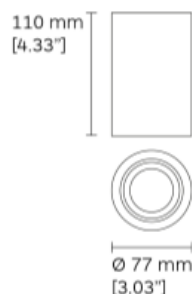

Twist Surface Round

1021GU10-0000000010

DESCRIPTION

Ceiling mounted downlight with light body in cast aluminium. Quick and easy installation and relamping via snap-in catch action. Tilttable vertically 0-20° and rotatable horizontally 350°.