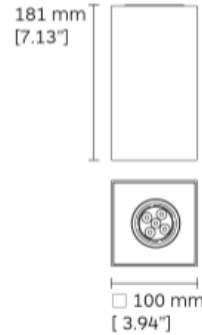

Twist Deep Adjustable Square

1195GU53-000000DP10

DESCRIPTION

Ceiling mounted downlight with light body in cast aluminium. Quick and easy installation and relamping via snap-in catch action. Tiltable vertically 0-30° and routable horizontally 350°.