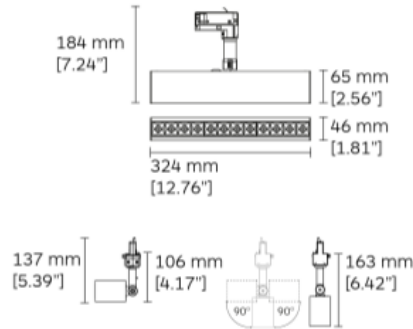

Polaris 30 - 12

6482BO11-903034D010

DESCRIPTION

Track mounted spotlight with light body in extruded aluminium inclusive of integrated diamond faceted nodazzle louvre in thermoplastic. Available with 3 circuit universal track adapter or Dali track adapter. Equipped with metallized polycarbonate reflector. Available in configurations of 4, 8, 12 light heads. Versatile aiming angle tiltable vertically 0°-90° in two directions and rotatable horizontally 360°.

MOUNTING

Indoor Lighting - Track

OPTIC

Reflector. Medium and wide beam angle available. UGR<13 for a better visual comfort.

ELECTRICAL / LED DRIVER

D0 - No Dimming

ORDERING CODE

Follow the steps to specify your fixture final code, example: **RE61MB13-803020DL11**