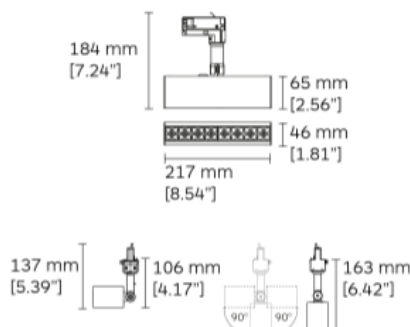

Polaris 30 - 8

6481BO11-903034D010

DESCRIPTION

Track mounted spotlight with light body in extruded aluminium inclusive of integrated diamond faceted nodazzle louvre in thermoplastic. Available with 3 circuit universal track adapter or Dali track adapter. Equipped with metallized polycarbonate reflector. Available in configurations of 4, 8, 12 light heads. Versatile aiming angle tiltable vertically 0°-90° in two directions and rotatable horizontally 360°.

MOUNTING

Indoor Lighting - Track

OPTIC

Reflector. Medium and wide beam angle available. UGR<13 for a better visual comfort.

ELECTRICAL / LED DRIVER

D0 - No Dimming

ORDERING CODE

Follow the steps to specify your fixture final code, example: **RE61MB13-803020DL11**