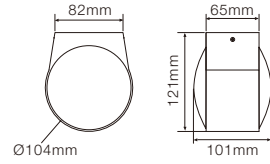

**NEKO / LAGOON**  
LED Wall Light

11W CRI80 3000K 100° IP65 IK07 CREE 50,000h@L80B10 CE 3 Body: Aluminum Color: Dark-Grey

LED Power	System Power	Input	CRI	CCT	Beam	System Output	Model	Code
9 W	11 W	220-240 VAC	80	3000K	100°	950lm	LAGOON-830-100°	LAG-830A011F-DN