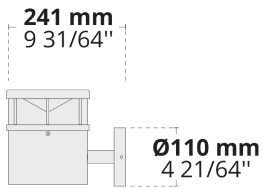

# TROLA

Simple and Elegant Wall Sconce

CE UK CA IK05 IP65 

**heper**<sup>+</sup>

Minimalist design and soft light distribution make TROLA stand out to add an elegant touch to its surroundings.

- Equipped with HEPER's Hybrid (HYB) module
- Optimized symmetrical uniform light distribution with secondary reflector technology
- Minimalist and compact design with an elegant appearance
- Easy installation and maintenance

Product code	Product name	Light distribution	Delivered lumens flux	Rated input power	Colour temperature	Control	Weight
LW7032.693-EN	TROLA	[SYM-3L] 165°	444 - 541 lm	10 W	2700 K CRI 80, 3000 K CRI 80, 4000 K CRI 70, 4000 K CRI 80	On/Off	2.2 kg