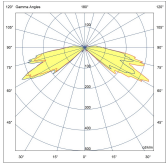

Product code	Product name	Light distribution	Delivered lumens flux	Rated input power	Colour temperature	Control	Weight
LW7032.693-EN	TROLA	[SYM-3L] 165°	444 - 541 lm	10 W	2700 K CRI 80, 3000 K CRI 80, 4000 K CRI 70, 4000 K CRI 80	On/Off	2.2 kg