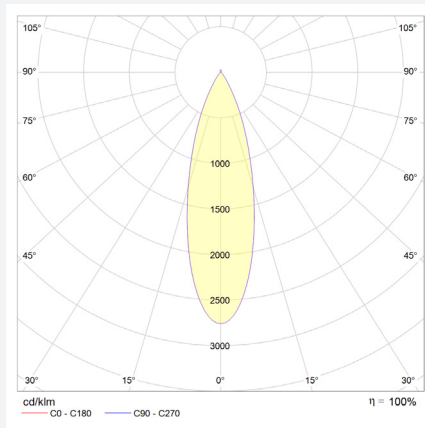

optics:

8°, 15°, 18°, 26°, 30°, 45°, 80°, 47°+25°, 40°+10°

light colour (+/- 100K):

~2,700K, ~3,000K, ~3,500K, ~4,000K, ~5,700K

high power LED, high CRI DIN EN 55015:2013,

lifetime 50,000 hours | basis of lifetime L80B10

dimensions

specification in mm

photometry

for light colour ~3,000K | standard lens 30° | 500 mA | CRI typ. 97, R9 > 90, R12 > 90 | colour variation ≤ 3 SDCM

technical changes reserved | July 2023