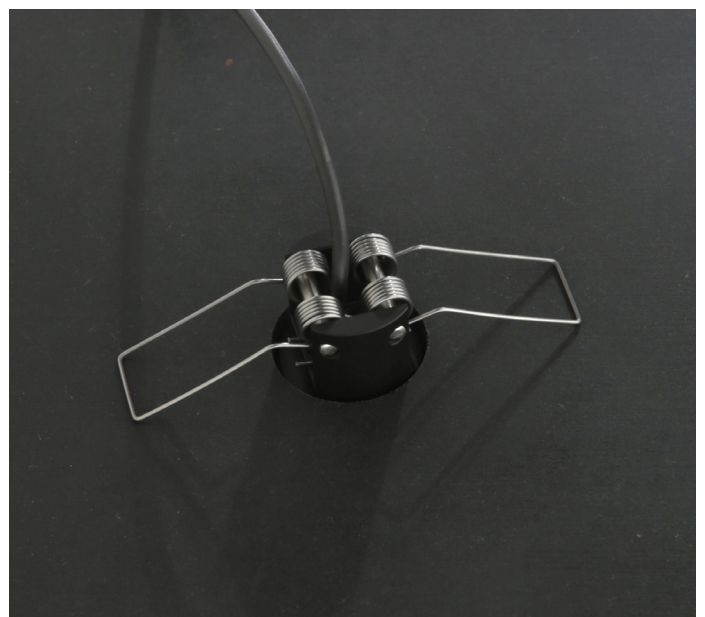

photometry

for light colour ~3,000K | standard lens 30° | 500 mA | CRI typ. 97, R9 > 90, R12 > 90 | colour variation ≤ 3 SDCM