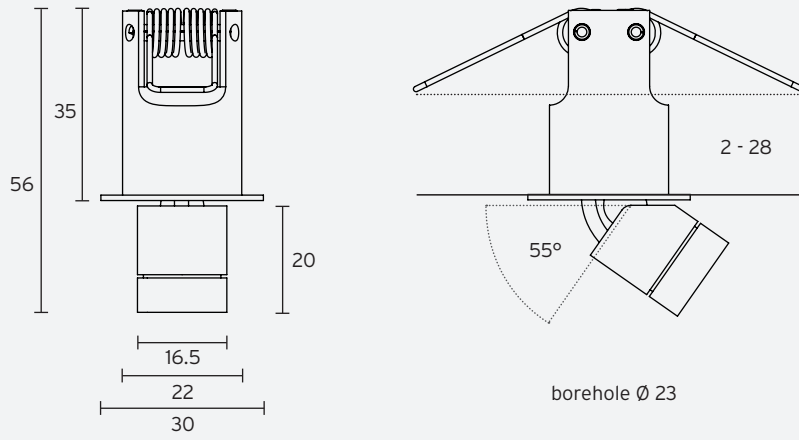

dimensions

specification in mm

photometry

for light colour ~3,000K | standard lens 30° | 500 mA | CRI typ. 97, R9 > 90, R12 > 90 | colour variation ≤ 3 SDCM

technical changes reserved | July 2023