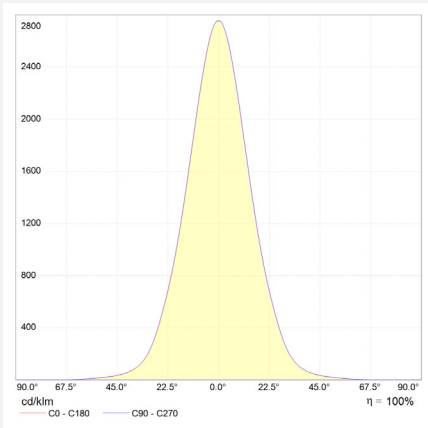

optics:

8°, 15°, 18°, 26°, 30°, 45°, 80°, 47°+25°, 40°+10°

light colour (+/- 100K):

~2,700K, ~3,000K, ~3,500K, ~4,000K, ~5,700K

high power LED, high CRI DIN EN 55015:2013,

lifetime 50,000 hours | basis of lifetime L80B10

dimensions

specification in mm

photometry

for light colour ~3,000K | standard lens 30° | 500 mA | CRI typ. 97, R9 > 90, R12 > 90 | colour variation ≤ 3 SDCM

technical changes reserved | July 2023