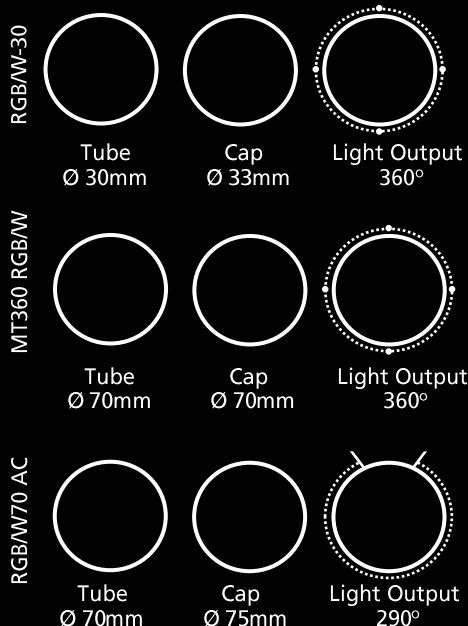

RGB & RGBW FITTINGS

REMOTE DRIVER

Code Creator

1

2

3

1. **Cat No.**
  Please select from the table
2. **Cap Colour**
  S – Silver (RGB/W-30 & RGB/W70 ONLY)
  B – Black
  W – White
3. **Wire Colour**
  B – Black Cable

Fittings will be supplied as standard with plastic surface mounting brackets to suit.

Stainless steel mounting brackets are available for MT360 & RGB/W 70. Please let us know at time of enquiry if these are required.

These fittings are suitable to be suspended horizontally or vertically with our suspension kit, please purchase separately.

Should you need longer than sizes listed below please tell us at time of enquiry and we will do our best to facilitate this.

If custom colour end caps are required, please get us know at time of enquiry (only available for RGB/W-30 & RGB/W70). Please note, there may be an increased lead time for fittings with custom end caps.

Drivers sold separately.