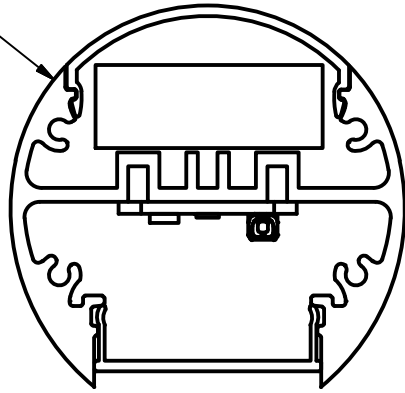

Ø52mm

Ø52mm

DRAWN	Miltiades Psyllias	15/2/2019		
CHECKED			TITLE	
QA				
MFG				
APPROVED				
			SIZE	DWG NO
			A4	Assembly4
			SCALE	REV
			1 : 1	
			SHEET 1 OF 1	