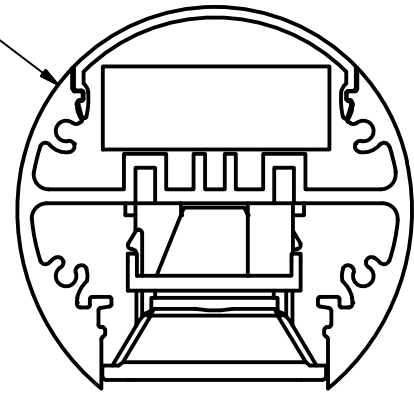

Ø52mm

Ø52mm

DRAWN	Miltiades Psyllias	15/2/2019		
CHECKED			TITLE	
QA				
MFG				
APPROVED				
			SIZE	DWG NO
			A4	Assembly4
			SCALE	REV
			1 : 1	
			SHEET 1 OF 1	