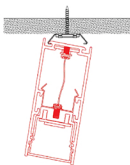

INSTRUCTION SHEET OF CEILING MOUNTED 34mm PROFILE

Cautions:

1. Make sure the power stay on power "OFF" position before safe operation;
2. The installation operator must hold a qualified electrician certificate.
3. Check the lighting fixture and accessories before installation. If there is any damage in lamp body or glass ,please stop the installation.

Screw the spring tool to the ceiling

Apply the profile to the spring like the drawing