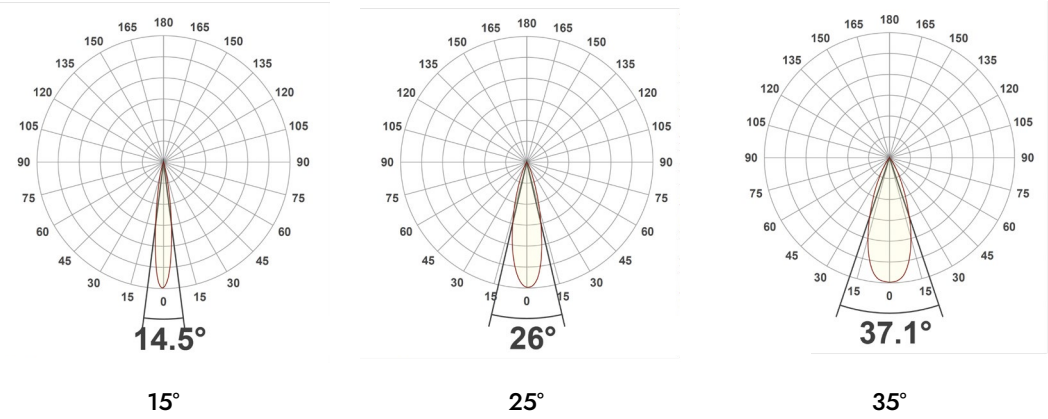

PHOS STANDARDS

UK designed, manufactured and assembled

5 year warranty

OPTICS

Standard beam angles:
15°/ 25°/ 35°

PHYSICAL PROPERTIES

Diameter $\varnothing 87\text{mm}$

Height 120mm

Cut-out $\varnothing 87\text{mm}$

PRODUCT VIEW

DIMENSIONS

TECHNICAL SPECIFICATIONS (Preliminary testing data)

CCT	3000K		
Wattage	13W		
Beam Angles	15°	25°	35°
Luminaire Lumens (lm)	1441	1496	1355
Circuit Watts (c/W)	23.8	23.6	23.8
Luminaire Efficacy (l/cW)	61	63	57
Luminaire (Cd)	16484	6318	3126
Forward Voltage (Vf)	12.65		
Current (mA)	1050		
Binning	2 step MacAdams		
CRI	97+		
TM-30-15	Rg 102 Rf 90		
Lumen Maintenance	LM80		
Lifetime	50,000 hours		
Dimming Options	Mains dim / Non-dim / DALI (dim to dark 0.01%) / Casambi		
Flicker Index	0		
Driver distance from fitting	Up to 10m (AWG 20)*		
Wiring Type	Series		
Accessories	Remote emergency (Maintained / Self Test)		

*If driver distance from fitting is +10m see driver configurator document for guidance

LIGHT CONES

POLAR CURVES

PARTCODE BUILDER

Example Code: **MX-EY-MTF-WT/WT-GEN13-30-90-25-1050**

Family	Variant	Bezel Finish	Inner Baffle Finish	Engine	Power	CCT	CRI	Beam Angle	Driver Current
MX Maxi	EY-MTF Eyeconic Mini Trim Fixed	WT White Textured	WT White Textured	GEN Genesis	13 Watts	30 3000K	90	15	1050
		B1 Anodised Black	B1 Anodised Black					25	
		*C Custom	*C Custom					35	