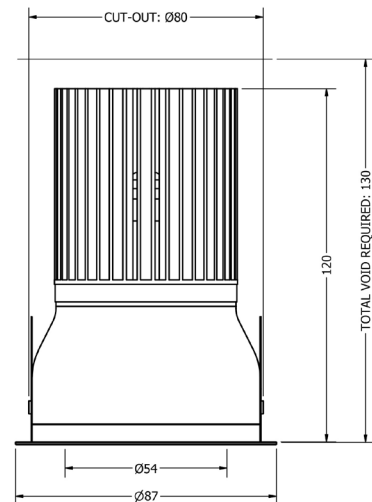

PHOS
ENGINEERING LIGHT

MAXI EYECONIC MINI TRIM FIXED
GENESIS

MAXI EYECONIC MINI TRIM FIXED - GENESIS

The Maxi Eyeconic Mini Trim Fixed is a recessed, directional downlight with a $\varnothing 87\text{mm}$ bezel and features a beautifully sculpted anti-glare baffle. The Maxi Is a high output downlight while still maintaining a surprisingly compact form.

PHOS STANDARDS

UK designed, manufactured and assembled

5 year warranty

OPTICS

Standard beam angles:
15°/ 25°/ 35°

PHYSICAL PROPERTIES

Diameter $\varnothing 87\text{mm}$

Height 120mm

Cut-out $\varnothing 87\text{mm}$

PRODUCT VIEW

DIMENSIONS

TECHNICAL SPECIFICATIONS (Preliminary testing data)

CCT	3000K		
Wattage	13W		
Beam Angles	15°	25°	35°
Luminaire Lumens (lm)	1441	1496	1355
Circuit Watts (c/W)	23.8	23.6	23.8
Luminaire Efficacy (l/cW)	61	63	57
Luminaire (Cd)	16484	6318	3126
Forward Voltage (Vf)	12.65		
Current (mA)	1050		
Binning	2 step MacAdams		
CRI	97+		
TM-30-15	Rg 102 Rf 90		
Lumen Maintenance	LM80		
Lifetime	50,000 hours		
Dimming Options	Mains dim / Non-dim / DALI (dim to dark 0.01%) / Casambi		
Flicker Index	0		
Driver distance from fitting	Up to 10m (AWG 20)*		
Wiring Type	Series		
Accessories	Remote emergency (Maintained / Self Test)		