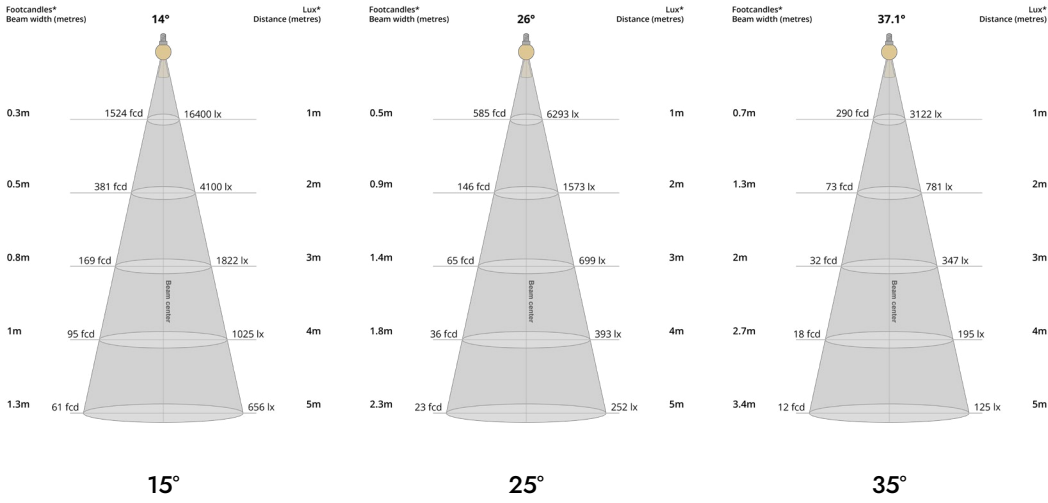

PHOS STANDARDS

UK designed, manufactured and assembled

5 year warranty

OPTICS

Standard beam angles:
15°/ 25°/ 35°

PHYSICAL PROPERTIES

Diameter $\varnothing 87\text{mm}$

Height 120mm

Cut-out $\varnothing 87\text{mm}$

PRODUCT VIEW

DIMENSIONS

TECHNICAL SPECIFICATIONS (Preliminary testing data)

CCT	3000K		
Wattage	13W		
Beam Angles	15°	25°	35°
Luminaire Lumens (lm)	1441	1496	1355
Circuit Watts (c/W)	23.8	23.6	23.8
Luminaire Efficacy (l/cW)	61	63	57
Luminaire (Cd)	16484	6318	3126
Forward Voltage (Vf)	12.65		
Current (mA)	1050		
Binning	2 step MacAdams		
CRI	97+		
TM-30-15	Rg 102 Rf 90		
Lumen Maintenance	LM80		
Lifetime	50,000 hours		
Dimming Options	Mains dim / Non-dim / DALI (dim to dark 0.01%) / Casambi		
Flicker Index	0		
Driver distance from fitting	Up to 10m (AWG 20)*		
Wiring Type	Series		
Accessories	Remote emergency (Maintained / Self Test)		

*If driver distance from fitting is +10m see driver configurator document for guidance

LIGHT CONES

POLAR CURVES

PARTCODE BUILDER

Example Code: **MX-EY-MTF-WT/WT-GEN13-30-90-25-1050**

Family	Variant	Bezel Finish	Inner Baffle Finish	Engine	Power	CCT	CRI	Beam Angle	Driver Current
MX Maxi	EY-MTF Eyeconic Mini Trim Fixed	WT White Textured	WT White Textured	GEN Genesis	13 Watts	30 3000K	90	15	1050
		B1 Anodised Black	B1 Anodised Black					25	
		*C Custom	*C Custom					35	